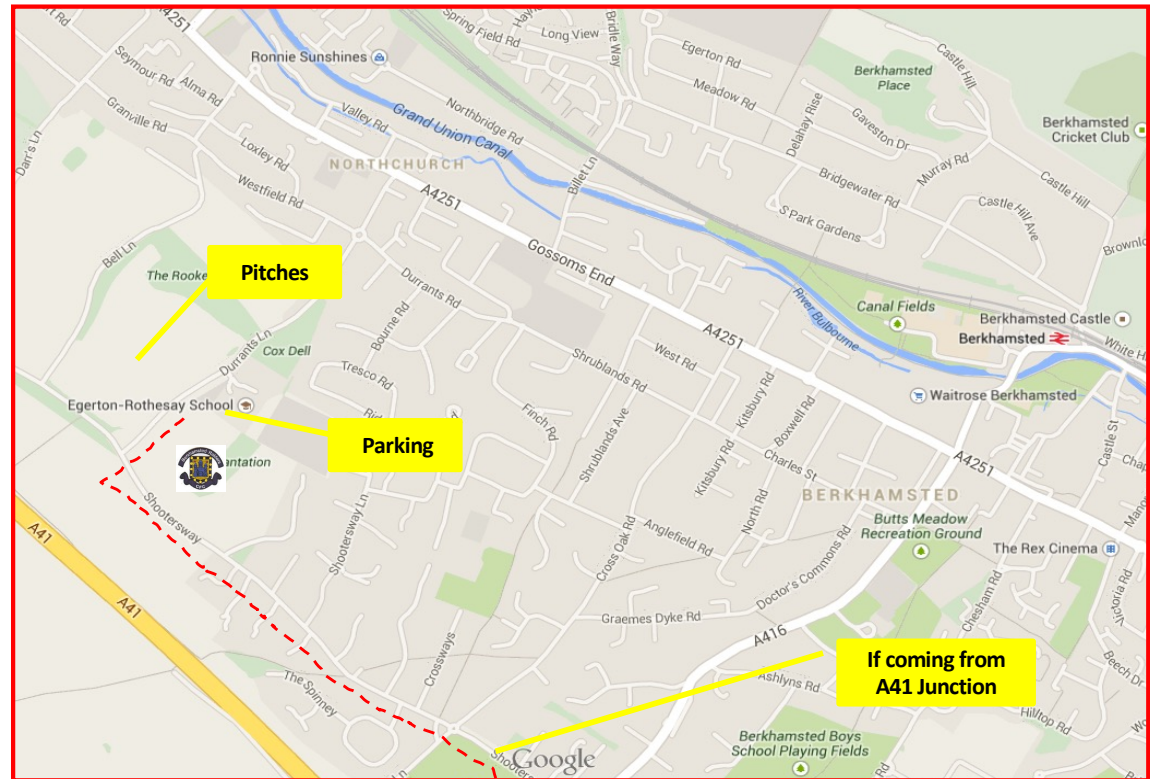

Berkhamsted Raiders CFC

CHARTER STANDARD
COMMUNITY CLUB

We play at: Durrants Lane Pitches,
Durrants Lane
Berkhamsted
HP4 3UJ

Kit: Black & blue shirts
Black shorts and socks

Facilities: NONE

Parking: Parking is opposite the pitches,
then walk through carpark to
get back to by crossing the road.