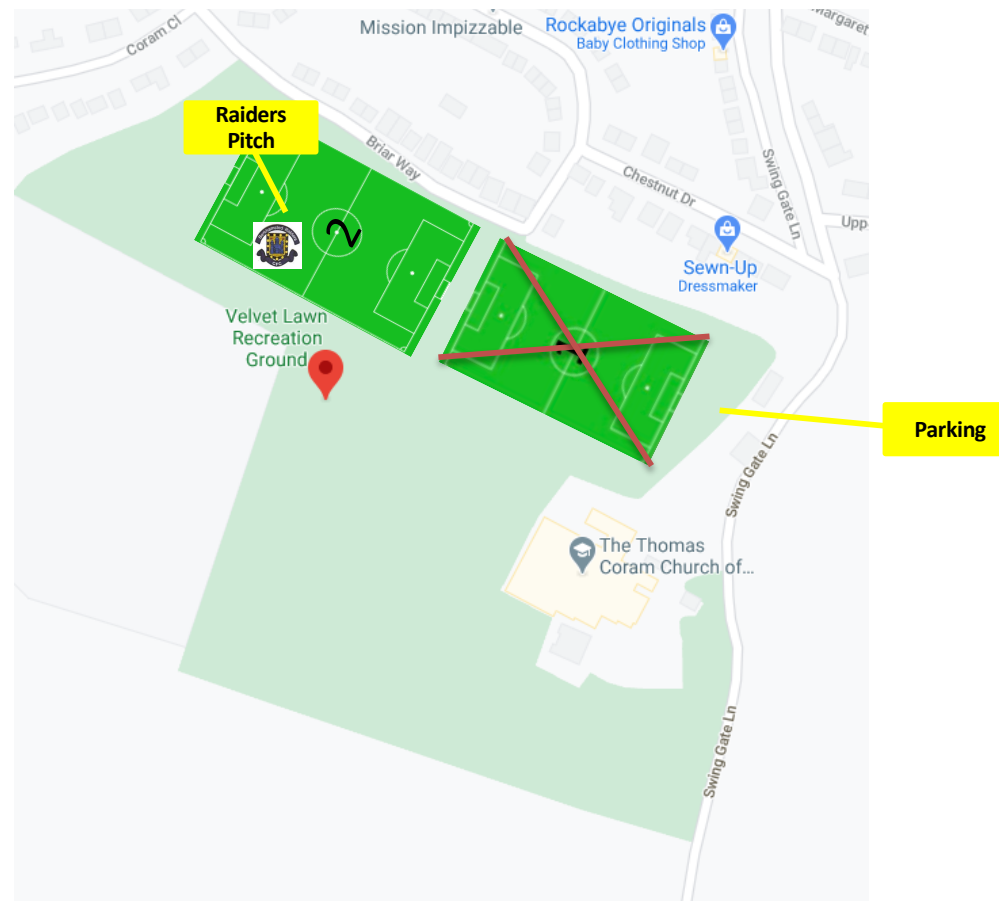

Berkhamsted Raiders CFC

CHARTER STANDARD
COMMUNITY CLUB

We play at:

**Velvet Lawn
Recreation Ground
Swing Gate Ln,
Berkhamsted,
HP4 2JJ**

Kit:

**Black & blue shirts
Black shorts and socks**

Facilities:

**Please only use Pitch 2
Stay off of Pitch 1 for
Training and games.**

- Spectators must remain behind the respect barriers at all times
- Never engage in, or tolerate, offensive, insulting or abusive language or behaviour
- Always respect the match officials' decision
- Applaud effort and good play as well as success
- Remember that children play for FUN