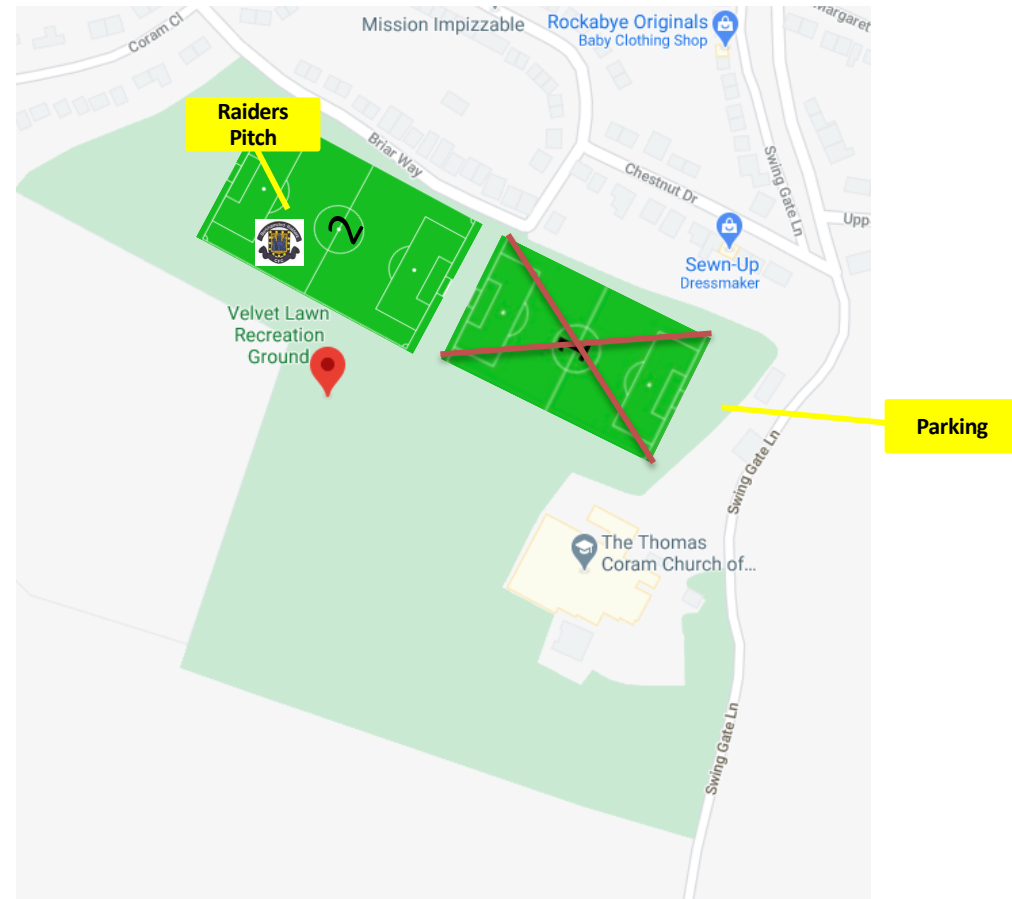

Berkhamsted Raiders CFC

CHARTER STANDARD
COMMUNITY CLUB

We play at:

**Velvet Lawn
Recreation Ground
Swing Gate Ln,
Berkhamsted,
HP4 2RP**

Kit:

**Black & blue shirts
Black shorts and socks**

Facilities:

**Please only use Pitch 2
Stay off of Pitch 1 for
Training and games.
No Toilets**

NO SMOKING
INCLUDING
ELECTRONIC CIGARETTES

- Spectators must remain behind the respect barriers at all times
- Never engage in, or tolerate, offensive, insulting or abusive language or behaviour
- Always respect the match officials' decision
- Applaud effort and good play as well as success
- Remember that children play for FUN