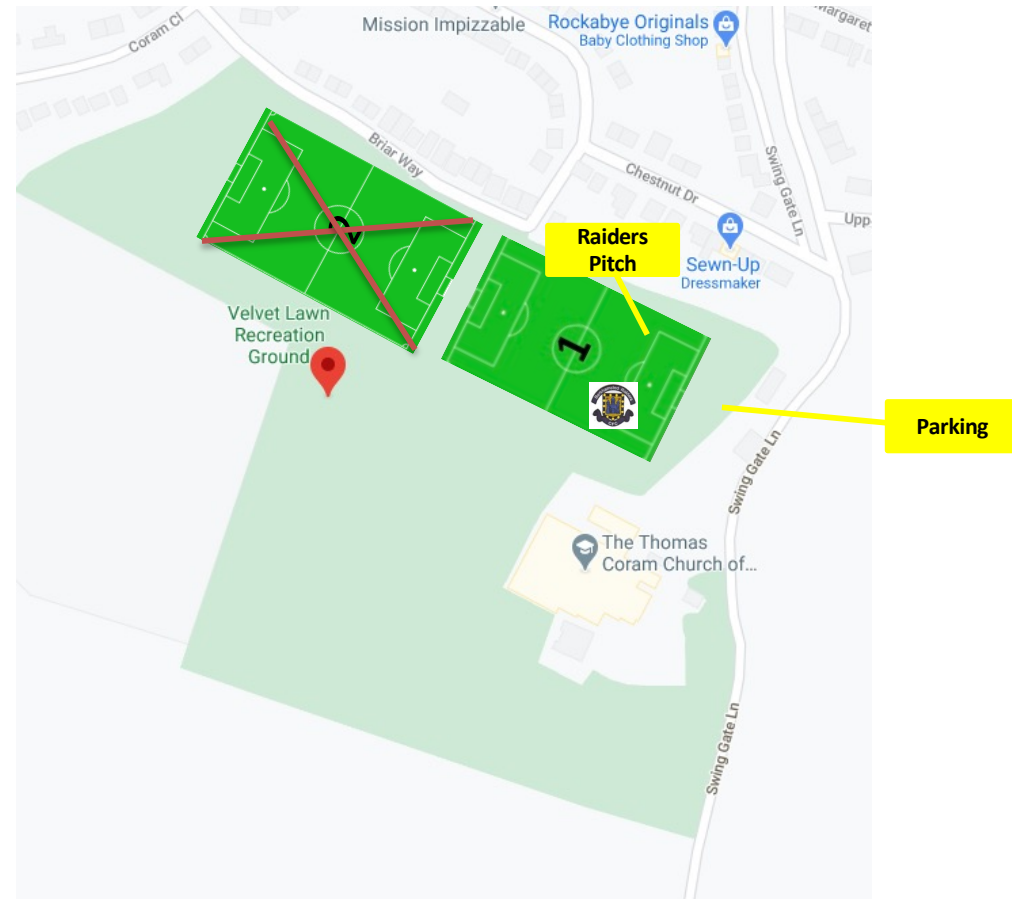

Berkhamsted Raiders CFC

CHARTER STANDARD
COMMUNITY CLUB

We play at:

**Velvet Lawn
Recreation Ground
Swing Gate Ln,
Berkhamsted,
HP4 2RP**

Kit:

**Black & blue shirts
Black shorts and socks**

Facilities:

**Please only use Pitch 1
Stay off of Pitch 2 for
Training and games.
No Toilets**

NO SMOKING
INCLUDING
ELECTRONIC CIGARETTES

- Spectators must remain behind the respect barriers at all times
- Never engage in, or tolerate, offensive, insulting or abusive language or behaviour
- Always respect the match officials' decision
- Applaud effort and good play as well as success
- Remember that children play for FUN