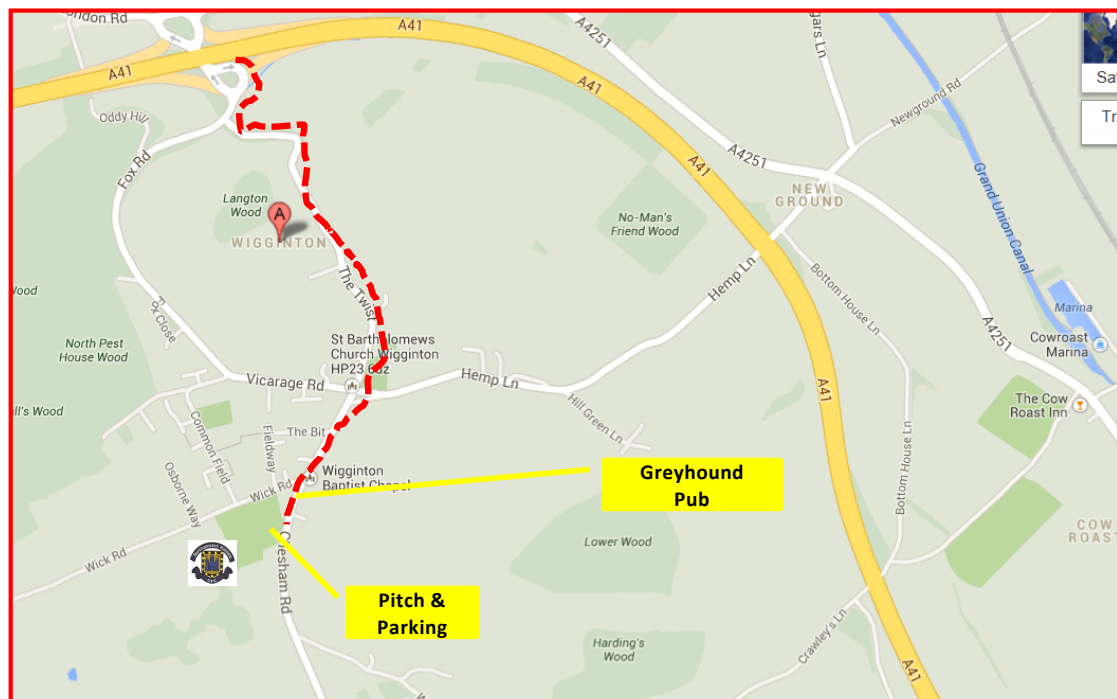

Berkhamsted Raiders CFC

CHARTER STANDARD
COMMUNITY CLUB

We play at:

**Wigginton
Recreation Ground
Chesham Road,
Wigginton,
HP23 6EH**

Kit:

**Black & blue shirts
Black shorts and socks**

Facilities:

**Village shop
Drinks
Refreshments
Toilets**