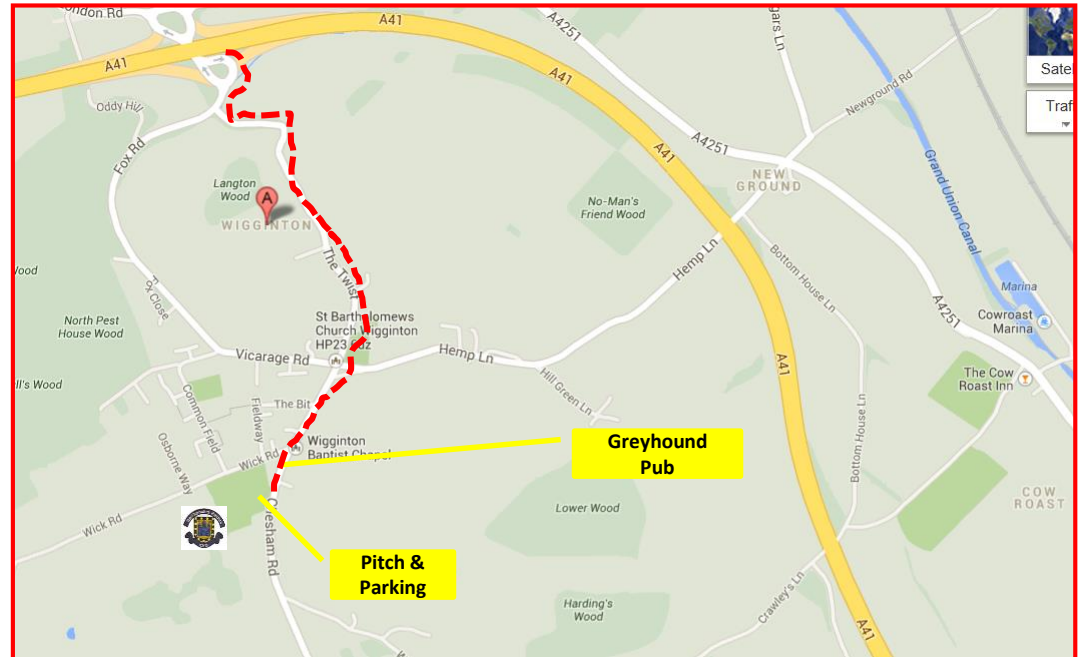

Berkhamsted Raiders CFC

CHARTER STANDARD
COMMUNITY CLUB

We play at:

**Chesham Road,
Wigginton (Tring),
HP23 6EH**

Kit:

**Black & blue shirts
Black shorts and socks**

Facilities:

**Greyhound Pub
next to pitch**