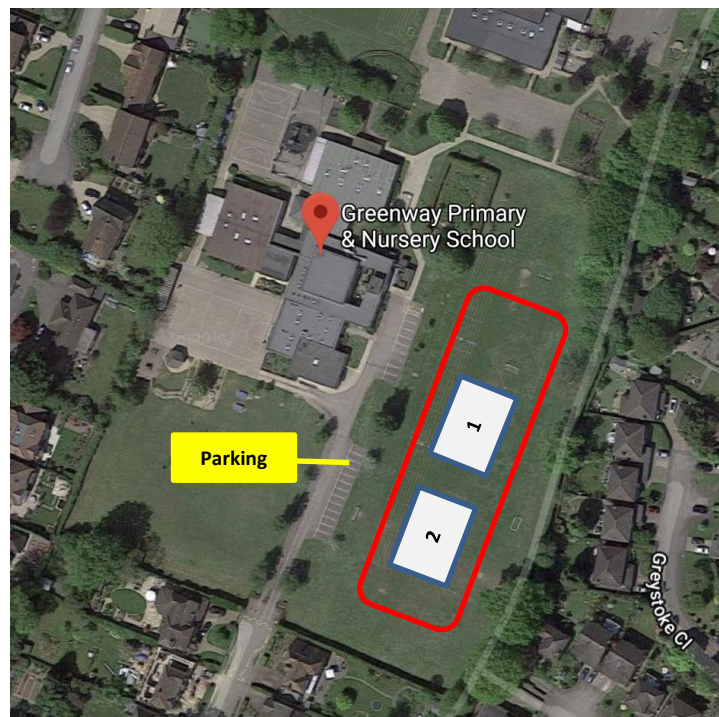

Berkhamsted Raiders CFC

CHARTER STANDARD
COMMUNITY CLUB

We play at:

Greenway School
Crossways
Berkhamsted
Herts HP4 3NH

Kit:

Black & blue shirts
Black shorts and socks

Facilities:

Parking

Defibrillator:

Yet to be installed

Instructions:

Please do not step on running track

Respect

- **Spectators must remain behind the respect barriers at all times**
- Never engage in, or tolerate, offensive, insulting or abusive language or behaviour
- Always respect the match officials' decision
- Applaud effort and good play as well as success
- Remember that children play for FUN