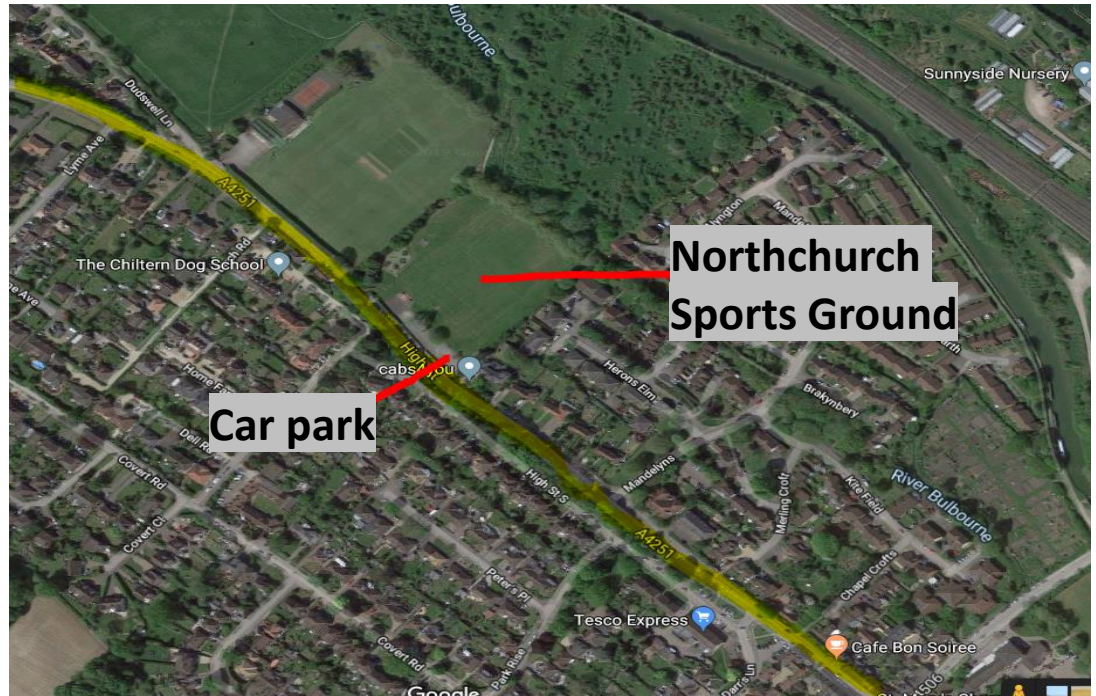

Berkhamsted Raiders CFC

CHARTER STANDARD
COMMUNITY CLUB

We play at: Northchurch Sports Ground
Northchurch
Berkhamsted
HP4 3SF

Kit: Black & blue shirts
Black shorts and socks

Facilities: Tesco Express nearby